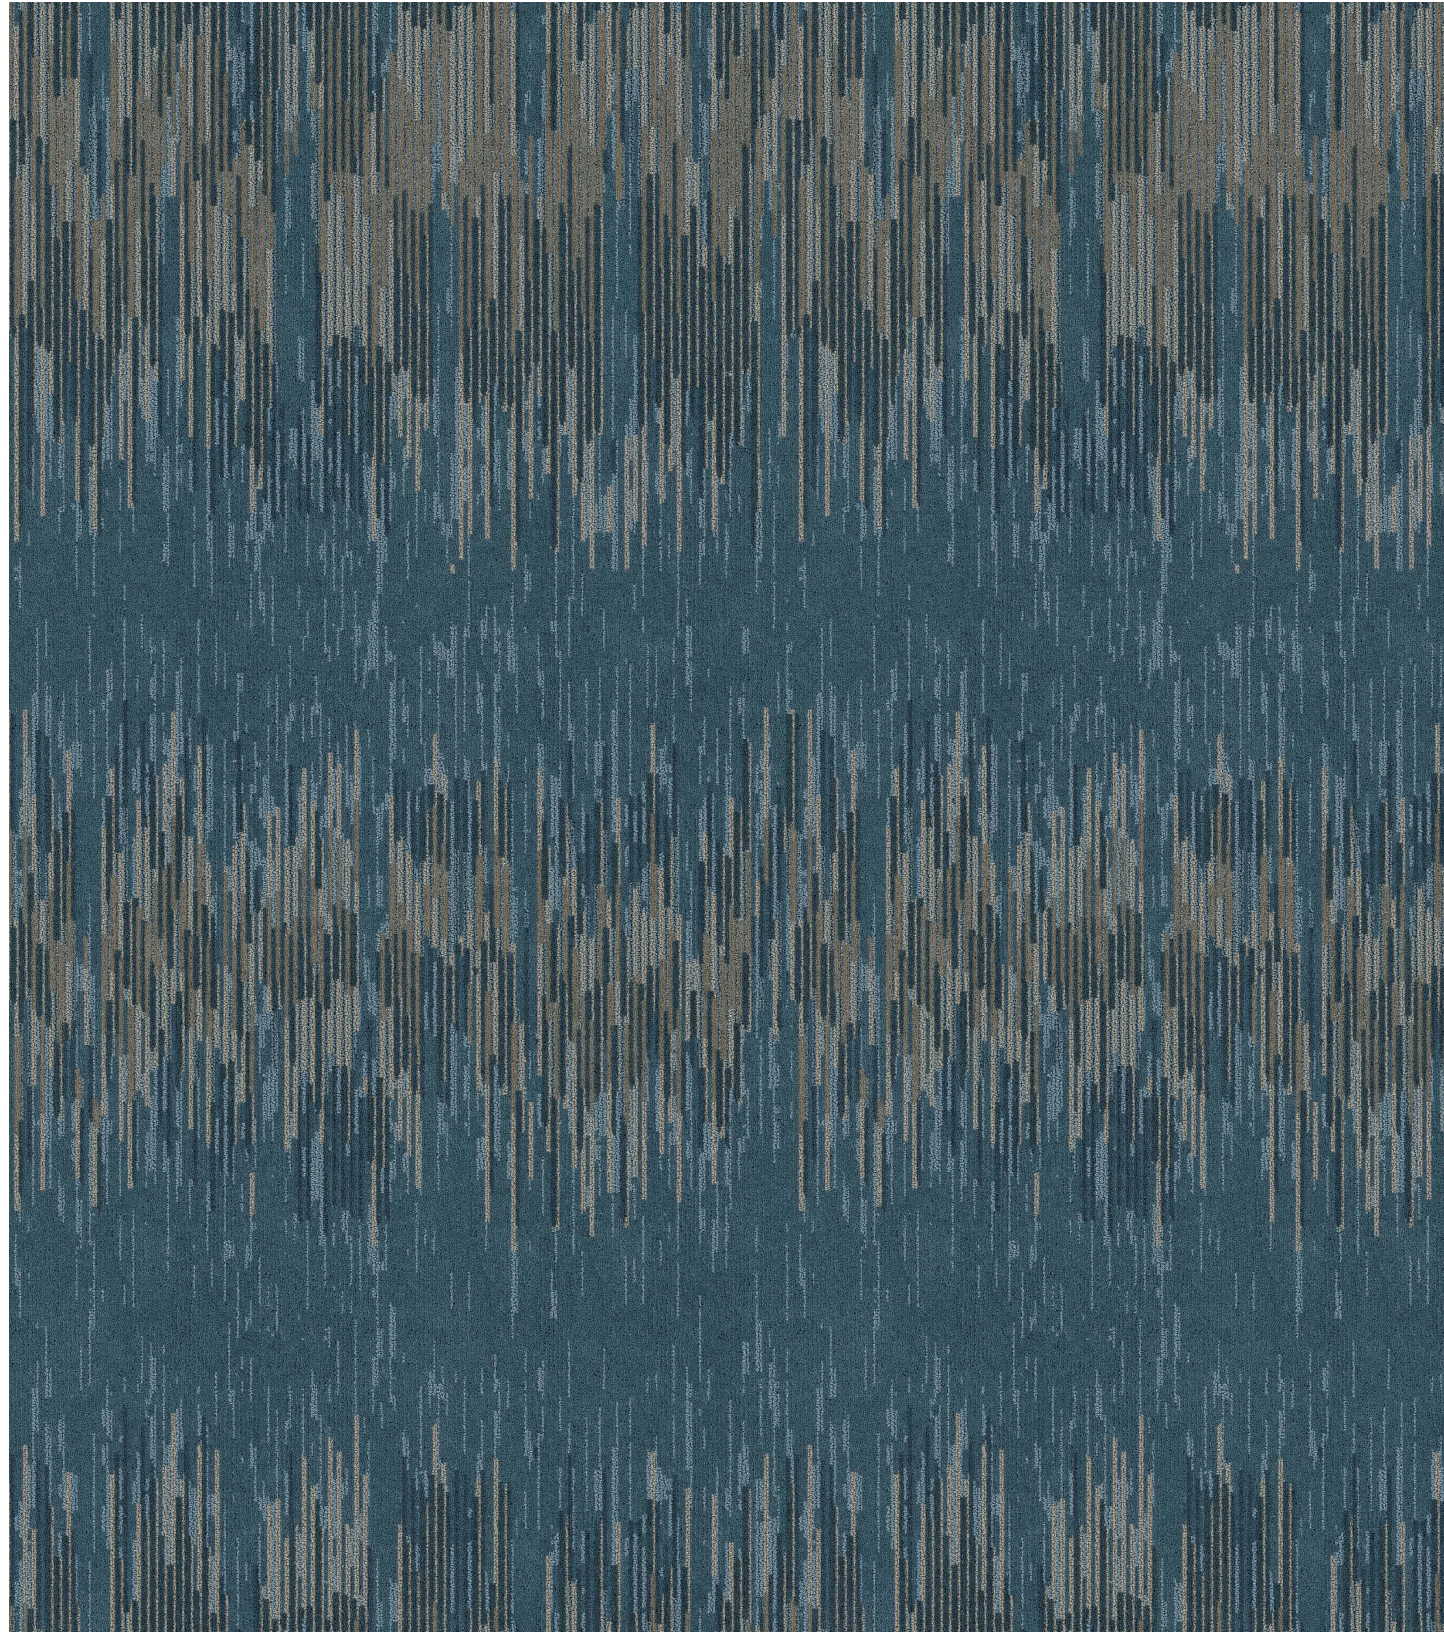

127 Blaze 32 oz.
BL36 Deluge

36 oz. 6127 Blaze
BL636 Deluge

Repeat 36" x 72"

- A ■ 6022
- B ■ 6177
- C ■ 6180